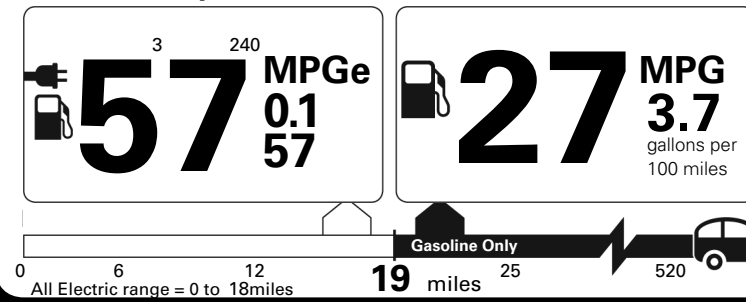

Metallic Paint 645.00

Protection Pkg Premier* 620.00

Bowers and Wilkins Premium Sound 3,200.00

4-Corner Air Suspension 1,800.00

20" 8-Spoke Black Alloy Wheel 800.00

Destination Charge 995.00

Total Suggested Retail Price: \$ 71,710.00

Fuel Economy and Environment

Plug-In Hybrid Vehicle
Electricity-Gasoline

Fuel Economy Small SUV 4WD range from 16 to 120 MPGe. The best vehicle rates 141 MPGe.

You **save**

\$ 0

in fuel costs over 5 years compared to the average new vehicle.